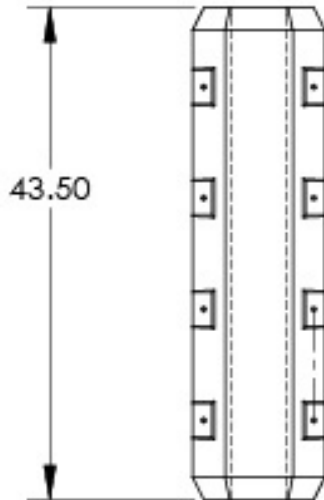

5 inch Slim Column Protector

BS-5

Color: Yellow
Weight: 18 lbs
Attachment: 8 Nylon Bolts/Wingnuts
(included)

PROPRIETARY AND CONFIDENTIAL

The information contained in this drawing is the sole property of DIXIE POLY DRUM CORP. Any reproduction in part or as a whole without the written permission of DIXIE POLY DRUM CORP. is prohibited.

All Dimensions Are In Inches

MATERIAL
L.L.D. Polyethylene
FINISH
Smooth

Approval			DIXIE POLY DRUM CORP.	
Dept.	NAME	DATE	TITLE:	
			5 inch Slim Column Protector	
			SIZE	DWG. NO.
			A	
				REV
			ANDREW SEARLES	SHEET 1 OF 1