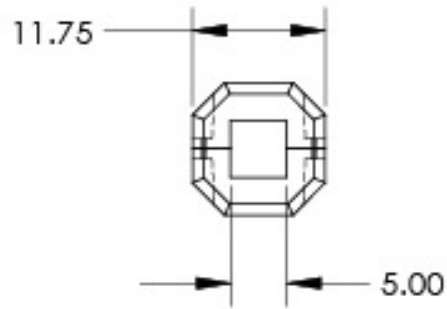

5 inch Slim Column Protector

BS-5

Color: Yellow
Weight: 18 lbs
Attachment: 8 Nylon Bolts/Wingnuts
(included)

PROPRIETARY AND CONFIDENTIAL

The information contained in this drawing is the sole property of DIXIE POLY DRUM CORP. Any reproduction in part or as a whole without the written permission of DIXIE POLY DRUM CORP. is prohibited.

All Dimensions Are In Inches

MATERIAL
L.L.D. Polyethylene
FINISH
Smooth

Approval			DIXIE POLY DRUM CORP.	
Dept.	NAME	DATE	TITLE:	
			5 inch Slim Column Protector	
			SIZE	DWG. NO.
			A	
				REV
			ANDREW SEARLES	SHEET 1 OF 1