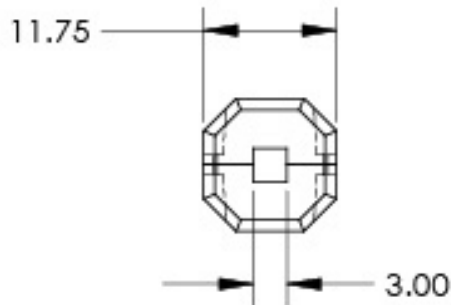

3 inch Slim Column Protector

BS-3

Color: yellow
 Weight: 18 lbs
 Attachment: 8 Nylon Bolts/Wingnuts
 (included)

PROPRIETARY AND CONFIDENTIAL

The information contained in this drawing is the sole property of DIXIE POLY DRUM CORP. Any reproduction in part or as a whole without the written permission of DIXIE POLY DRUM CORP. is prohibited.

All Dimensions Are In Inches

MATERIAL
 L.L.D. Polyethylene
 FINISH
 Smooth

Approval			DIXIE POLY DRUM CORP.	
Dept.	NAME	DATE	TITLE:	
			3 inch Slim Column Protector	
			SIZE	DWG. NO.
			A	
			REV	
			ANDREW SEARLES	SHEET 1 OF 1

11.75

4 inch Slim Column Protector

BS-4

4.00

43.50

Color: Yellow
 Weight: 18 lbs
 Attachment: 8 Nylon Bolts/Wingnuts
 (included)

PROPRIETARY AND CONFIDENTIAL

The information contained in this drawing is the sole property of DIXIE POLY DRUM CORP. Any reproduction in part or as a whole without the written permission of DIXIE POLY DRUM CORP. is prohibited.

All Dimensions Are In Inches

MATERIAL
 L.L.D. Polyethylene
 FINISH
 Smooth

Approval			DIXIE POLY DRUM CORP.	
Dept.	NAME	DATE	TITLE:	
			4 inch Slim Column Protector	
			SIZE	DWG. NO.
			A	REV
			ANDREW SEARLES	SHEET 1 OF 1