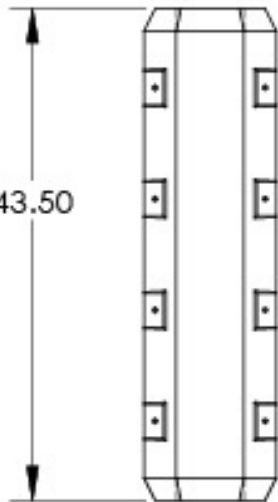

All Dimensions Are In Inches

MATERIAL
 L.L.D. Polyethylene
 FINISH
 Smooth

Approval			DIXIE POLY DRUM CORP.	
Dept.	NAME	DATE	TITLE:	
			5 inch Slim Column Protector	
			SIZE	DWG. NO.
			A	
				REV
			ANDREW SEARLES	SHEET 1 OF 1

11.75

6 inch Slim Column Protector

BS-6

43.50

Color: Yellow
 Weight: 18 lbs
 Attachment: 8 Nylon Bolts/Wingnuts
 (included)

PROPRIETARY AND CONFIDENTIAL

The information contained in this drawing is the sole property of DIXIE POLY DRUM CORP. Any reproduction in part or as a whole without the written permission of DIXIE POLY DRUM CORP. is prohibited.

All Dimensions Are In Inches

MATERIAL
 L.L.D. Polyethylene
 FINISH
 Smooth

Approval			DIXIE POLY DRUM CORP.		
Dept.	NAME	DATE	TITLE:		
			6 inch Slim Column Protector		
			SIZE	DWG. NO.	REV
			A		
ANDREW SEARLES				SHEET 1 OF 1	