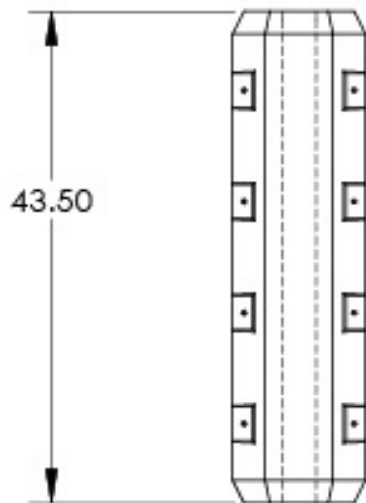

3 inch Slim Column Protector

BS-3

Color: yellow
 Weight: 18 lbs
 Attachment: 8 Nylon Bolts/Wingnuts
 (included)

PROPRIETARY AND CONFIDENTIAL

The information contained in this drawing is the sole property of DIXIE POLY DRUM CORP. Any reproduction in part or as a whole without the written permission of DIXIE POLY DRUM CORP. is prohibited.

All Dimensions Are In Inches

MATERIAL
 L.L.D. Polyethylene
 FINISH
 Smooth

Approval			DIXIE POLY DRUM CORP.	
Dept.	NAME	DATE	TITLE:	
			3 inch Slim Column Protector	
			SIZE	DWG. NO.
			A	
			REV	
			ANDREW SEARLES	SHEET 1 OF 1

11.75

4 inch Slim Column Protector

BS-4

4.00

43.50

Color: Yellow
 Weight: 18 lbs
 Attachment: 8 Nylon Bolts/Wingnuts
 (included)

PROPRIETARY AND CONFIDENTIAL

The information contained in this drawing is the sole property of DIXIE POLY DRUM CORP. Any reproduction in part or as a whole without the written permission of DIXIE POLY DRUM CORP. is prohibited.

All Dimensions Are In Inches

MATERIAL
 L.L.D. Polyethylene
 FINISH
 Smooth

Approval			DIXIE POLY DRUM CORP.	
Dept.	NAME	DATE	TITLE:	
			4 inch Slim Column Protector	
			SIZE	DWG. NO.
			A	REV
			ANDREW SEARLES	SHEET 1 OF 1