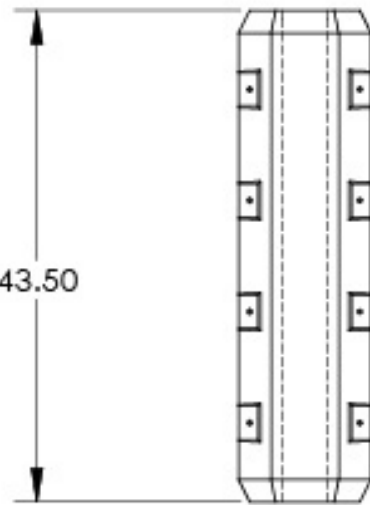

All Dimensions Are In Inches

MATERIAL
 L.L.D. Polyethylene
 FINISH
 Smooth

Approval			DIXIE POLY DRUM CORP.	
Dept.	NAME	DATE	TITLE:	
			3 inch Slim Column Protector	
			SIZE	DWG. NO.
			A	
			REV	
			ANDREW SEARLES	SHEET 1 OF 1

11.75

4 inch Slim Column Protector

BS-4

4.00

43.50

Color: Yellow
 Weight: 18 lbs
 Attachment: 8 Nylon Bolts/Wingnuts
 (included)

PROPRIETARY AND CONFIDENTIAL

The information contained in this drawing is the sole property of DIXIE POLY DRUM CORP. Any reproduction in part or as a whole without the written permission of DIXIE POLY DRUM CORP. is prohibited.

All Dimensions Are In Inches

MATERIAL
 L.L.D. Polyethylene
 FINISH
 Smooth

Approval			DIXIE POLY DRUM CORP.	
Dept.	NAME	DATE	TITLE:	
			4 inch Slim Column Protector	
			SIZE	DWG. NO.
			A	REV
			ANDREW SEARLES	SHEET 1 OF 1

All Dimensions Are In Inches

MATERIAL
 L.L.D. Polyethylene
 FINISH
 Smooth

Approval			DIXIE POLY DRUM CORP.	
Dept.	NAME	DATE	TITLE:	
			5 inch Slim Column Protector	
			SIZE	DWG. NO.
			A	
				REV
			ANDREW SEARLES	SHEET 1 OF 1