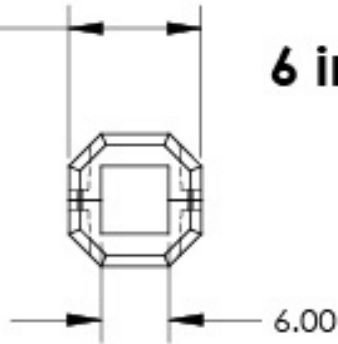

11.75

6 inch Slim Column Protector

BS-6