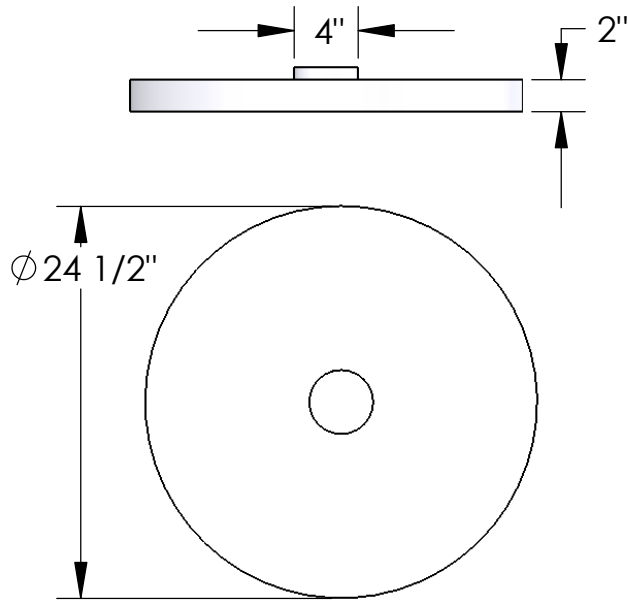

DIXIE POLY DRUM CORP.
DRUM COVERS

55 Gallon Drum Cover

Material: LLDPE Polyethylene
Weight: 2 lbs
Wall Thickness: .125"
Colors: Blue, Black, Red, Green
Yellow or White

PROPRIETARY AND CONFIDENTIAL

The information contained in this drawing is the sole property of DIXIE POLY DRUM CORP. Any reproduction in part or as a whole without the written permission of DIXIE POLY DRUM CORP. is prohibited.