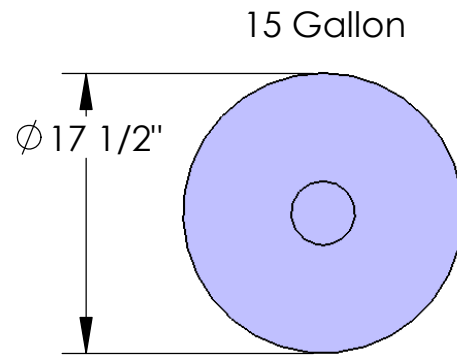

DIXIE POLY DRUM CORP.
DRUM COVERS

55 Gallon Drum Cover

Material: LLDPE Polyethylene
Weight: 2 lbs
Wall Thickness: .125"
Colors: Blue, Black, Red, Green
Yellow or White

PROPRIETARY AND CONFIDENTIAL

The information contained in this drawing is the sole property of DIXIE POLY DRUM CORP. Any reproduction in part or as a whole without the written permission of DIXIE POLY DRUM CORP. is prohibited.