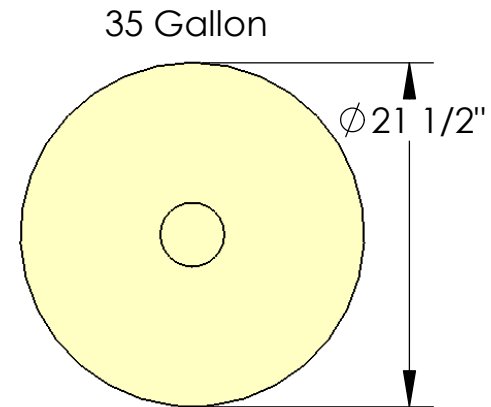

DIXIE POLY DRUM CORP.
DRUM COVERS

55 Gallon Drum Cover

Material: LLDPE Polyethylene
Weight: 2 lbs
Wall Thickness: .125"
Colors: Blue, Black, Red, Green
Yellow or White

PROPRIETARY AND CONFIDENTIAL

The information contained in this drawing is the sole property of DIXIE POLY DRUM CORP. Any reproduction in part or as a whole without the written permission of DIXIE POLY DRUM CORP. is prohibited.