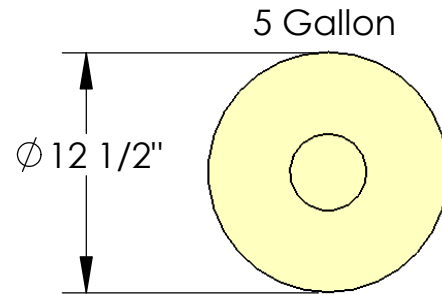

DIXIE POLY DRUM CORP.
DRUM COVERS

55 Gallon Drum Cover

Material: LLDPE Polyethylene
Weight: 2 lbs
Wall Thickness: .125"
Colors: Blue, Black, Red, Green
Yellow or White

PROPRIETARY AND CONFIDENTIAL

The information contained in this drawing is the sole property of DIXIE POLY DRUM CORP. Any reproduction in part or as a whole without the written permission of DIXIE POLY DRUM CORP. is prohibited.