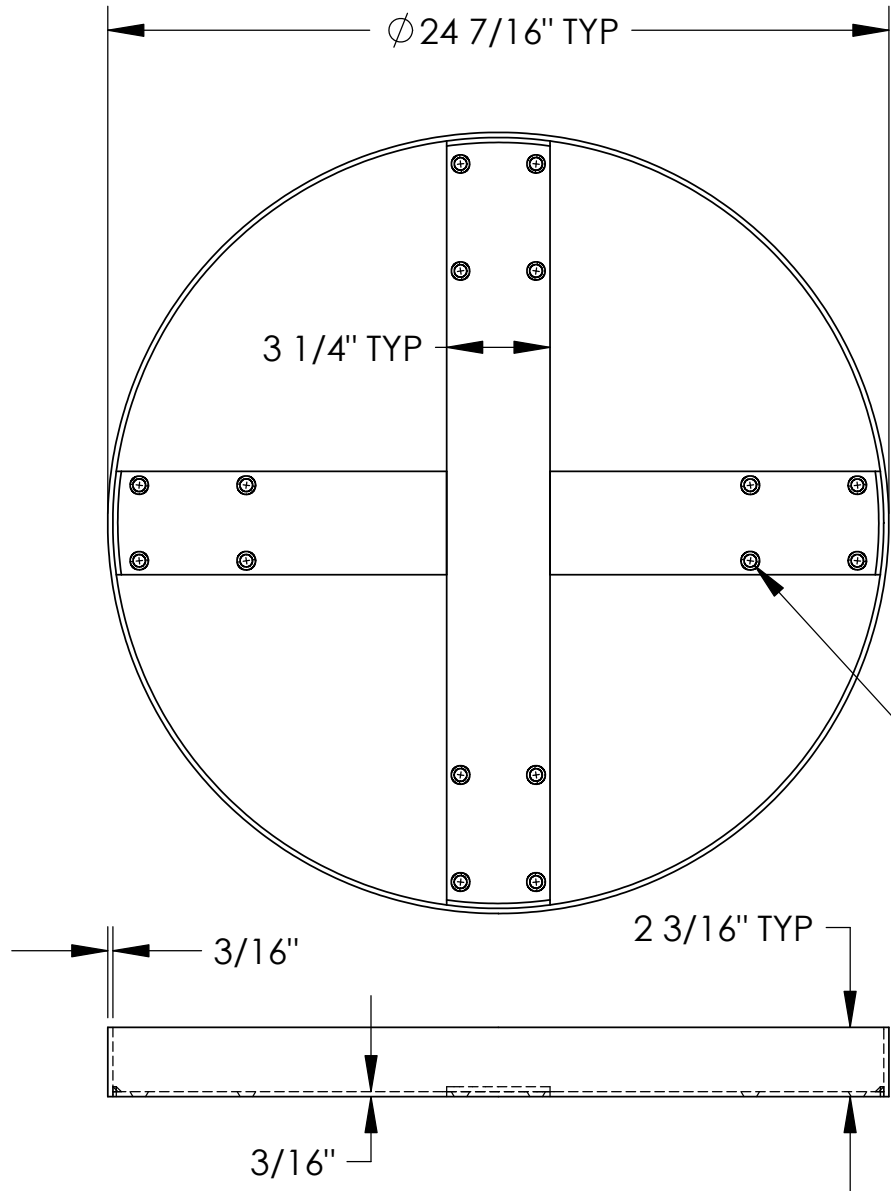

DIXIE POLY DRUM CORP.

Large Drum Dolly From China

Countersunk  $\phi 3/8$ "

Fabricated from  $3/16$ " Steel  
Coated Blue

Includes with 4 Swivel Casters  
and Matching Hardware

Total Height with wheels:  $5 \frac{3}{16}$ "

Capacity: 800 LBS

**PROPRIETARY AND CONFIDENTIAL**

The information contained in this drawing is the sole property of DIXIE POLY DRUM CORP. Any reproduction in part or as a whole without the written permission of DIXIE POLY DRUM CORP. is prohibited.