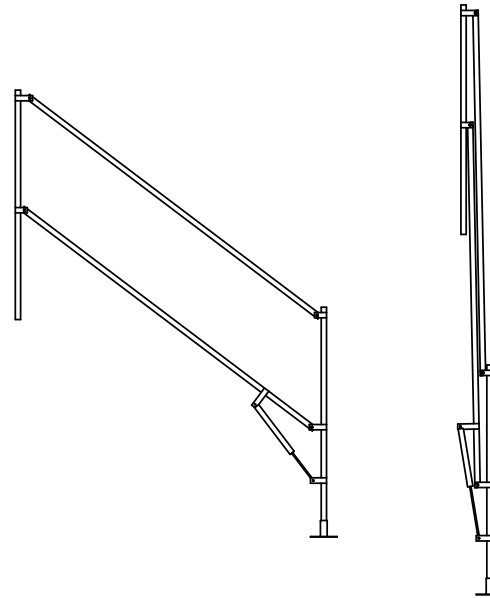

DIXIE POLY DRUM CORP.

10 foot Light Gate

1" Square Tube Steel
Color: Yellow
Weight: 39 lbs
Floor Anchors not Included

PROPRIETARY AND CONFIDENTIAL

The information contained in this drawing is the sole property of DIXIE POLY DRUM CORP. Any reproduction in part or as a whole without the written permission of DIXIE POLY DRUM CORP. is prohibited.