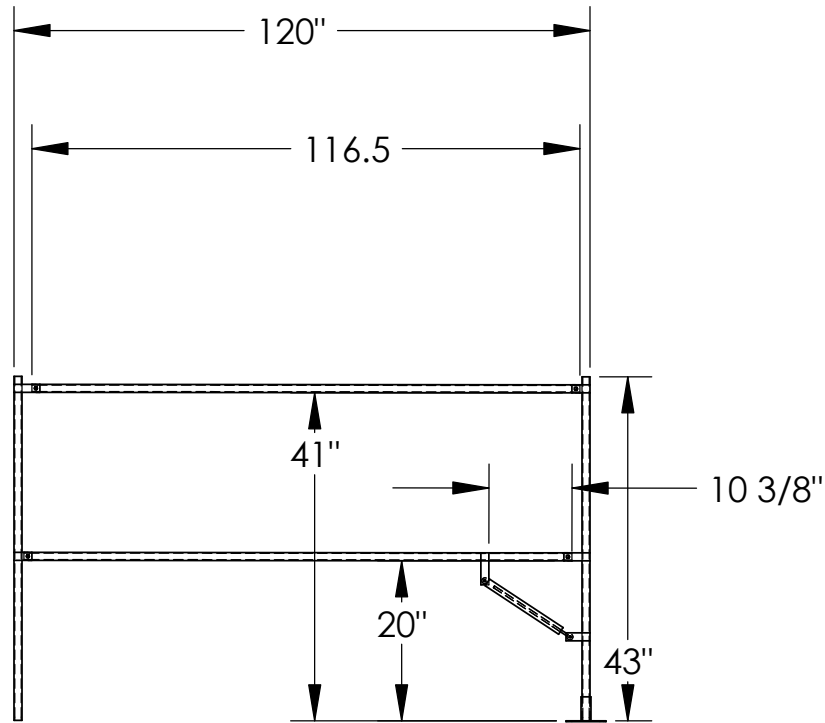

DIXIE POLY DRUM CORP.

10 foot Light Gate

1" Square Tube Steel
Color: Yellow
Weight: 39 lbs
Floor Anchors not Included

PROPRIETARY AND CONFIDENTIAL

The information contained in this drawing is the sole property of DIXIE POLY DRUM CORP. Any reproduction in part or as a whole without the written permission of DIXIE POLY DRUM CORP. is prohibited.