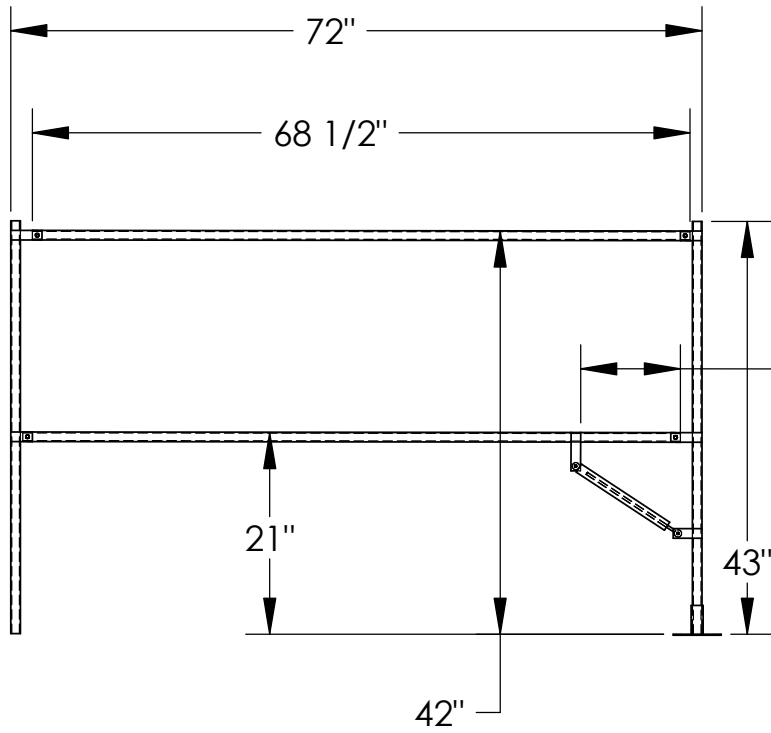

DIXIE POLY DRUM CORP.

6 ft Light Gate

1" Square Tube Steel
Color: Yellow
Weight: 29 lbs
Floor Anchors not Included

PROPRIETARY AND CONFIDENTIAL

The information contained in this drawing is the sole property of DIXIE POLY DRUM CORP. Any reproduction in part or as a whole without the written permission of DIXIE POLY DRUM CORP. is prohibited.