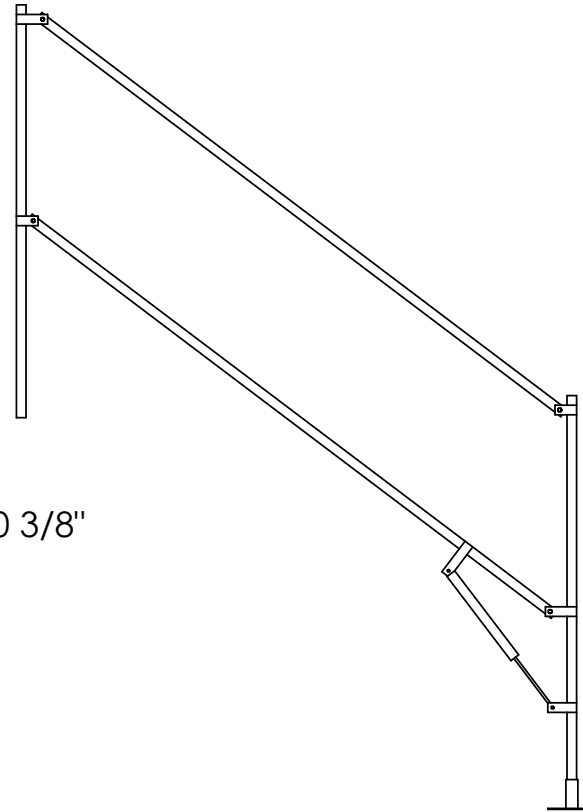

DIXIE POLY DRUM CORP.

6 ft Light Gate

1" Square Tube Steel
Color: Yellow
Weight: 29 lbs
Floor Anchors not Included

PROPRIETARY AND CONFIDENTIAL

The information contained in this drawing is the sole property of DIXIE POLY DRUM CORP. Any reproduction in part or as a whole without the written permission of DIXIE POLY DRUM CORP. is prohibited.