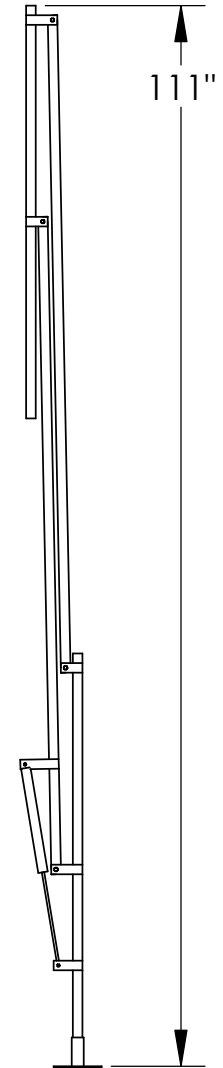

DIXIE POLY DRUM CORP.

6 ft Light Gate

1" Square Tube Steel
Color: Yellow
Weight: 29 lbs
Floor Anchors not Included

PROPRIETARY AND CONFIDENTIAL

The information contained in this drawing is the sole property of DIXIE POLY DRUM CORP. Any reproduction in part or as a whole without the written permission of DIXIE POLY DRUM CORP. is prohibited.