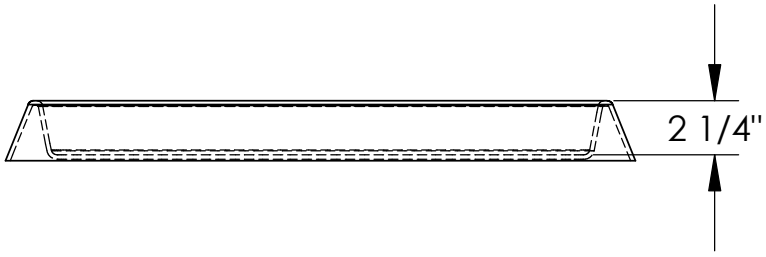

25 Inch Round Spill Tray

Color - Yellow
 Weight - 7 lbs
 Sump Cap. 4.8 gal

PROPRIETARY AND CONFIDENTIAL

The information contained in this drawing is the sole property of DIXIE POLY DRUM CORP. Any reproduction in part or as a whole without the written permission of DIXIE POLY DRUM CORP. is prohibited.

All Dimensions Are In Inches

MATERIAL
 L.L.D. Polyethylene
 FINISH
 Smooth

Approval			DIXIE POLY DRUM CORP.	
Dept.	NAME	DATE	TITLE:	
			25 Inch Round Spill Tray	
			SIZE	DWG. NO.
			A	
			REV	
ANDREW SEARLES			SHEET 1 OF 1	