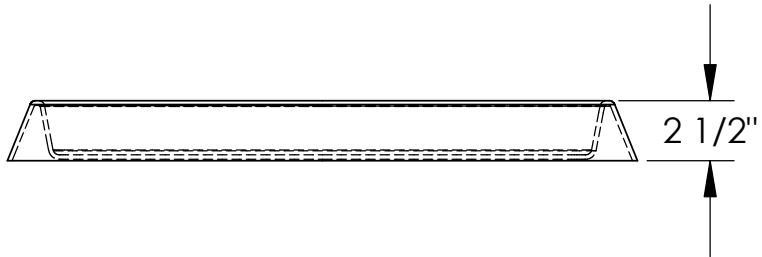

25 Inch Round Spill Tray

Color - Yellow
 Weight - 7 lbs
 Sump Cap. 4.8 gal

PROPRIETARY AND CONFIDENTIAL

The information contained in this drawing is the sole property of DIXIE POLY DRUM CORP. Any reproduction in part or as a whole without the written permission of DIXIE POLY DRUM CORP. is prohibited.

All Dimensions Are In Inches

MATERIAL
 L.L.D. Polyethylene
 FINISH
 Smooth

Approval			DIXIE POLY DRUM CORP.	
Dept.	NAME	DATE	TITLE:	
			25 Inch Round Spill Tray	
			SIZE	DWG. NO.
			A	
			REV	
ANDREW SEARLES			SHEET 1 OF 1	