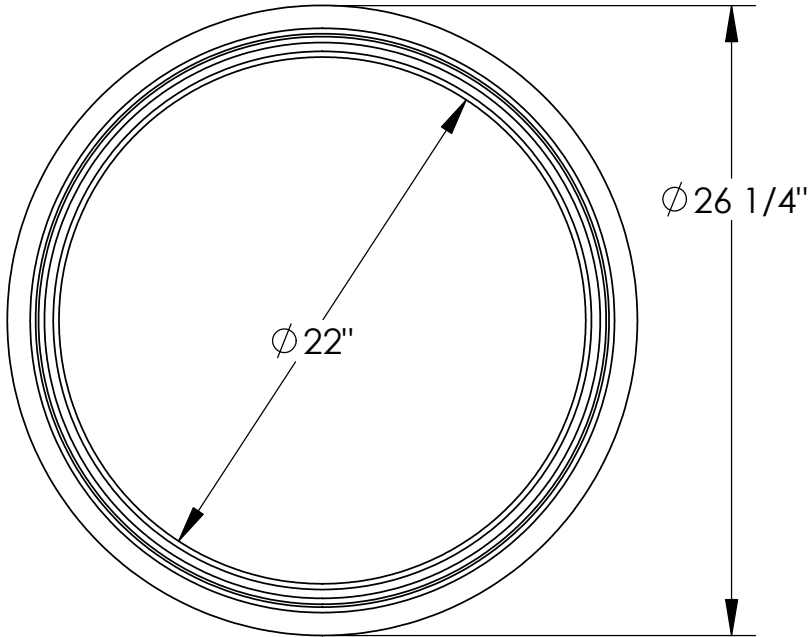

25 Inch Round Spill Tray

Color - Yellow
 Weight - 7 lbs
 Sump Cap. 4.8 gal

PROPRIETARY AND CONFIDENTIAL

The information contained in this drawing is the sole property of DIXIE POLY DRUM CORP. Any reproduction in part or as a whole without the written permission of DIXIE POLY DRUM CORP. is prohibited.

All Dimensions Are In Inches

MATERIAL
 L.L.D. Polyethylene
 FINISH
 Smooth

Approval			DIXIE POLY DRUM CORP.	
Dept.	NAME	DATE	TITLE:	
			25 Inch Round Spill Tray	
			SIZE	DWG. NO.
			A	
			REV	
ANDREW SEARLES			SHEET 1 OF 1	