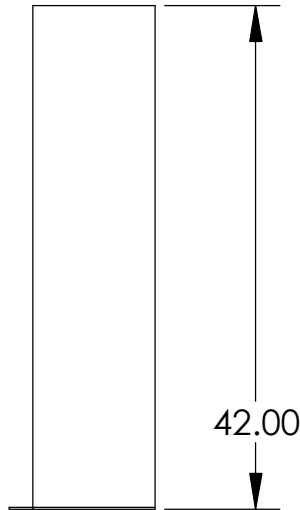

# 10" Metal Column Protector

Detail A

Material: 3/16" thick steel  
Color: Powder coated safety yellow

All Dimensions Are In Inches

**PROPRIETARY AND CONFIDENTIAL**

The information contained in this drawing is the sole property of DIXIE POLY DRUM CORP. Any reproduction in part or as a whole without the written permission of DIXIE POLY DRUM CORP. is prohibited.

Approval			DIXIE POLY DRUM CORP.	
Dept.	NAME	DATE	TITLE:	
			10" Metal Column Protector	
			SIZE	REV
			<b>A</b>	
			DWG. NO.	
			SHEET 1 OF 1	