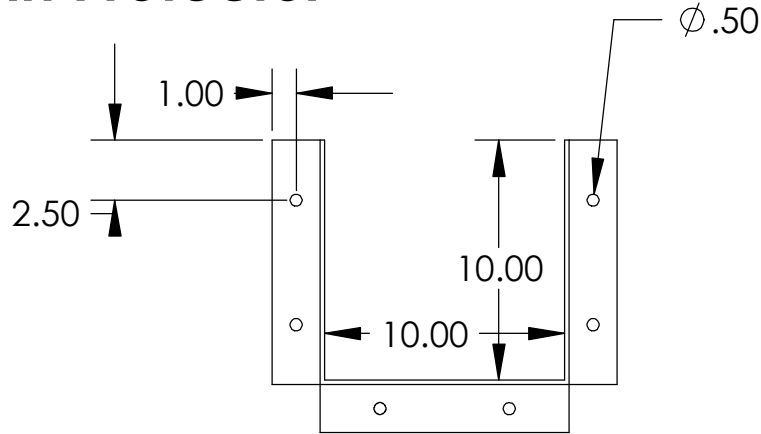

# 10" Metal Column Protector

Detail A

Material: 3/16" thick steel  
Color: Powder coated safety yellow

All Dimensions Are In Inches

**PROPRIETARY AND CONFIDENTIAL**

The information contained in this drawing is the sole property of DIXIE POLY DRUM CORP. Any reproduction in part or as a whole without the written permission of DIXIE POLY DRUM CORP. is prohibited.

Approval			DIXIE POLY DRUM CORP.	
Dept.	NAME	DATE	TITLE:	
			10" Metal Column Protector	
			SIZE	REV
			<b>A</b>	
			DWG. NO.	
			SHEET 1 OF 1	