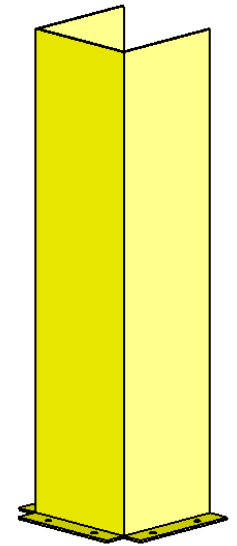

# 10" Metal Column Protector

Detail A

Material: 3/16" thick steel  
Color: Powder coated safety yellow

All Dimensions Are In Inches

**PROPRIETARY AND CONFIDENTIAL**

The information contained in this drawing is the sole property of DIXIE POLY DRUM CORP. Any reproduction in part or as a whole without the written permission of DIXIE POLY DRUM CORP. is prohibited.

Approval			DIXIE POLY DRUM CORP.	
Dept.	NAME	DATE	TITLE:	
			10" Metal Column Protector	
			SIZE	REV
			<b>A</b>	
			DWG. NO.	
			SHEET 1 OF 1	