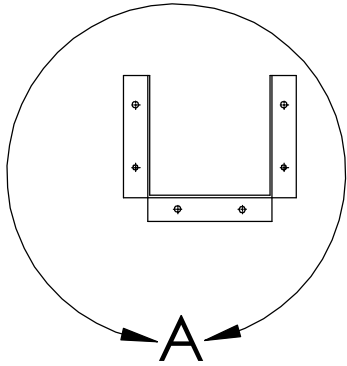

# 10" Metal Column Protector

Detail A

Material: 3/16" thick steel  
Color: Powder coated safety yellow

All Dimensions Are In Inches

**PROPRIETARY AND CONFIDENTIAL**

The information contained in this drawing is the sole property of DIXIE POLY DRUM CORP. Any reproduction in part or as a whole without the written permission of DIXIE POLY DRUM CORP. is prohibited.

Approval			DIXIE POLY DRUM CORP.	
Dept.	NAME	DATE	TITLE:	
			10" Metal Column Protector	
			SIZE	REV
			<b>A</b>	
			DWG. NO.	
			SHEET 1 OF 1	