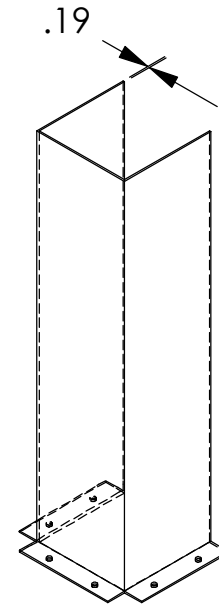

# 10" Metal Column Protector

Detail A

Material: 3/16" thick steel  
Color: Powder coated safety yellow

All Dimensions Are In Inches

**PROPRIETARY AND CONFIDENTIAL**

The information contained in this drawing is the sole property of DIXIE POLY DRUM CORP. Any reproduction in part or as a whole without the written permission of DIXIE POLY DRUM CORP. is prohibited.

Approval			DIXIE POLY DRUM CORP.	
Dept.	NAME	DATE	TITLE:	
			10" Metal Column Protector	
			SIZE	REV
			<b>A</b>	
			DWG. NO.	
			SHEET 1 OF 1	